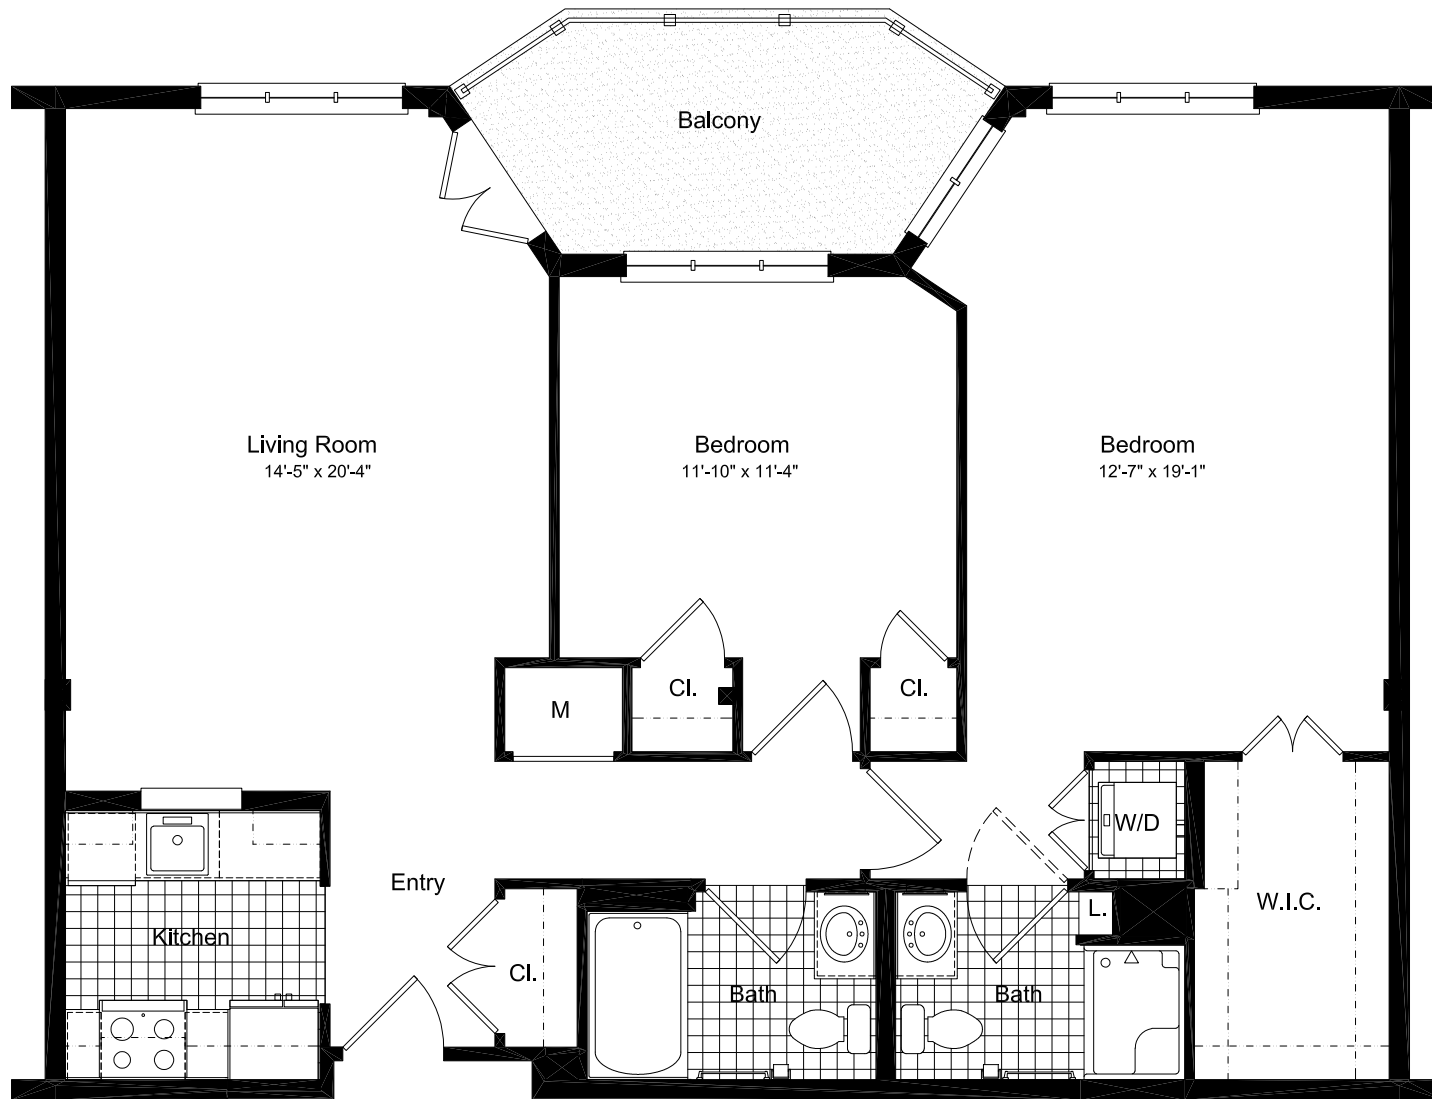

# THE MOUNT AIRY

2 BEDROOMS, 2 BATHS

APARTMENT

1,126 sq. ft.

THE HILL AT WHITEMARSH

4000 FOX HOUND DRIVE - LAFAYETTE HILL, PA 19444 - PHONE: 215.402.8725 - TOLL-FREE 800.315.4103 - [www.thehillatwhitemarsh.org](http://www.thehillatwhitemarsh.org)